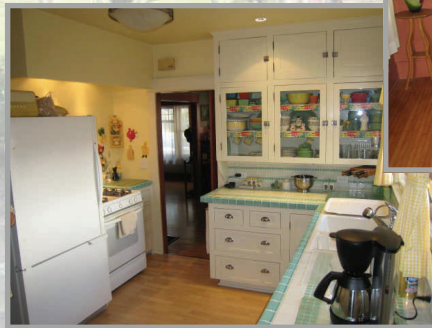

Charming Fullerton Home by Glenn

214 W. Malvern, Fullerton

- Custom Single Craftsman Home built 1921.
- Every Room is in Pristine Condition
- 3 Bedrooms Carpet / 2 Bathrooms all Tiled.
- 1,584 sq ft of Living Space / 7,150 size lot.
- 2 Car Garage, Alley Access & Front Parking
- AC, Whole House Fan & Attic Insulated.
- Earthquake Reinforcement
- Open bright Kitchen with Nook.
- Copper Plumbing, Newer Sewer main line.
- Beautiful Hardwood Floors.
- Covered Front Porch
- Fireplace with ceramic Gas Log.
- Tin Ceiling, All Double-hung Windows
- Walk to all shops and Restaurants